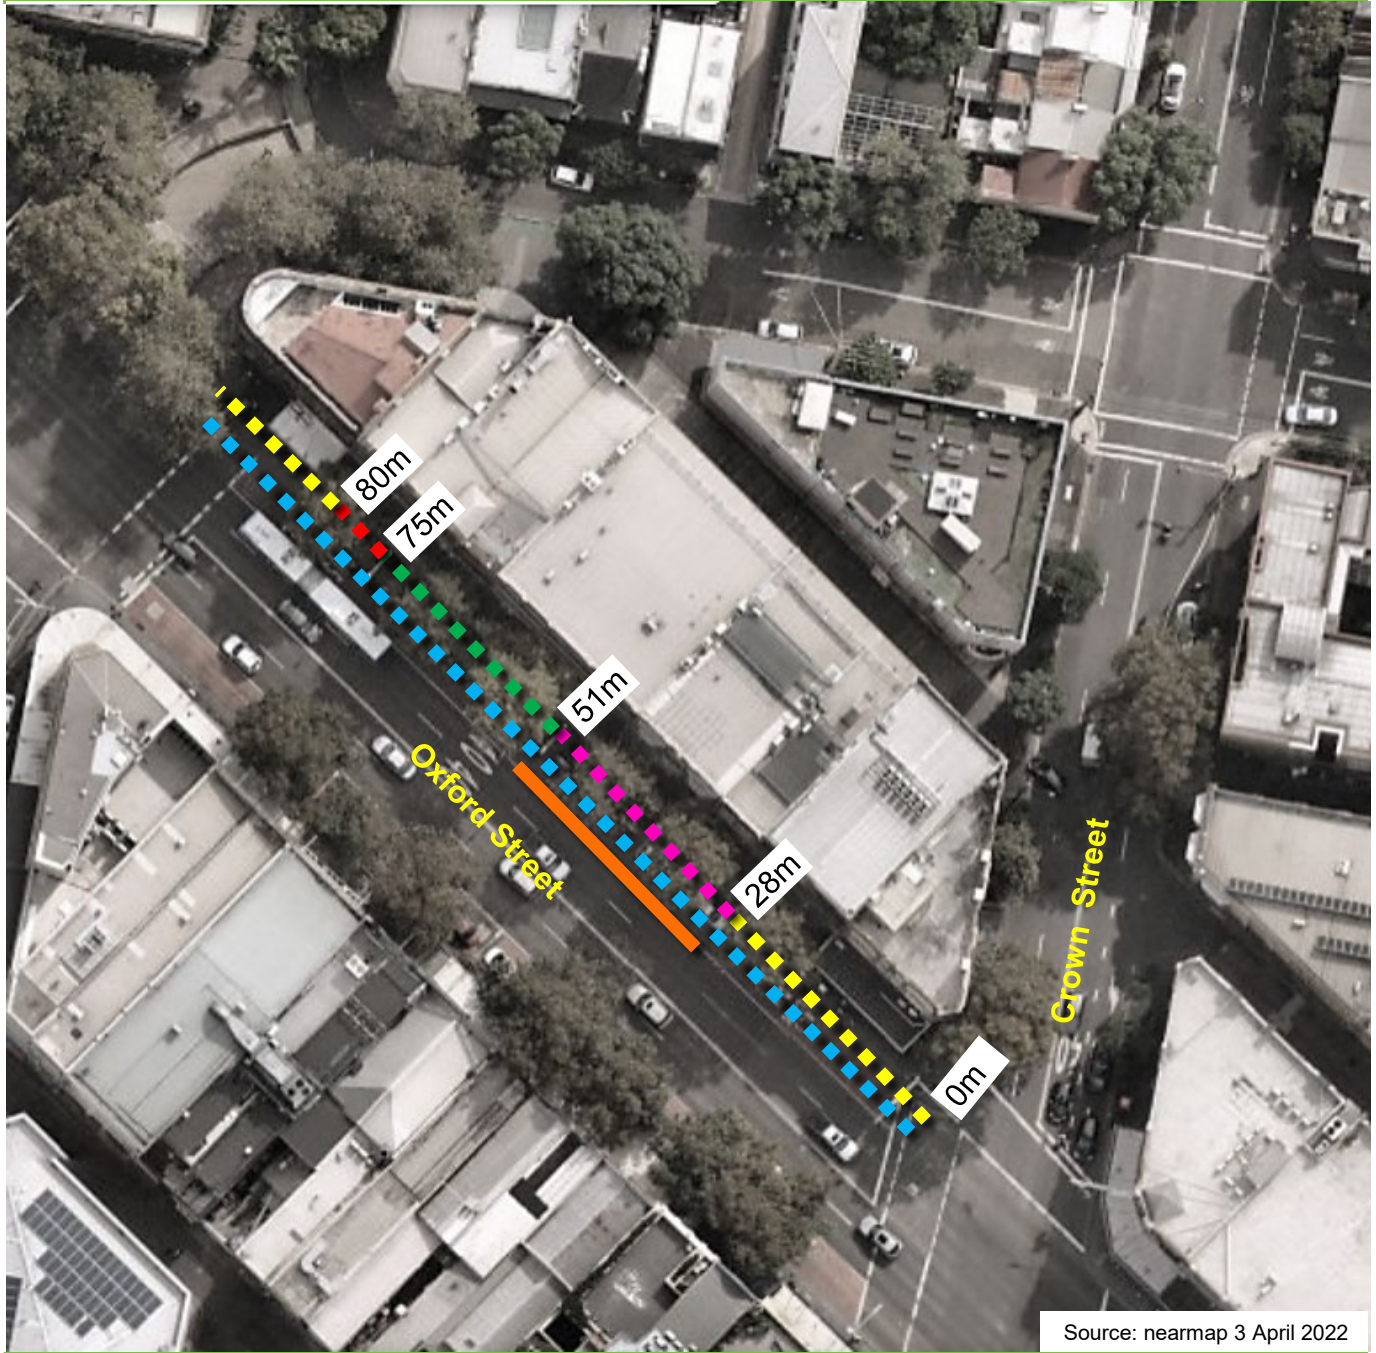

## Oxford Street, Darlinghurst Proposed Works Zone

Existing		Proposed
	No Stopping	 Works Zone 7.30am-3pm Mon-Fri 7.30am-5.30pm Sat
	No Stopping Taxis Excepted (Limit 1 Minute)	 Bus Lane 3pm-7pm Mon-Fri
	Loading Zone 7am-3pm Mon-Fri 7am-10am Sat	
	Bus Lane 3pm-7pm Mon-Fri	
	1/4P Free 1P Ticket 8.30am-3pm Mon-Fri 8.30am-6pm Sat-Sun & Public Holidays	